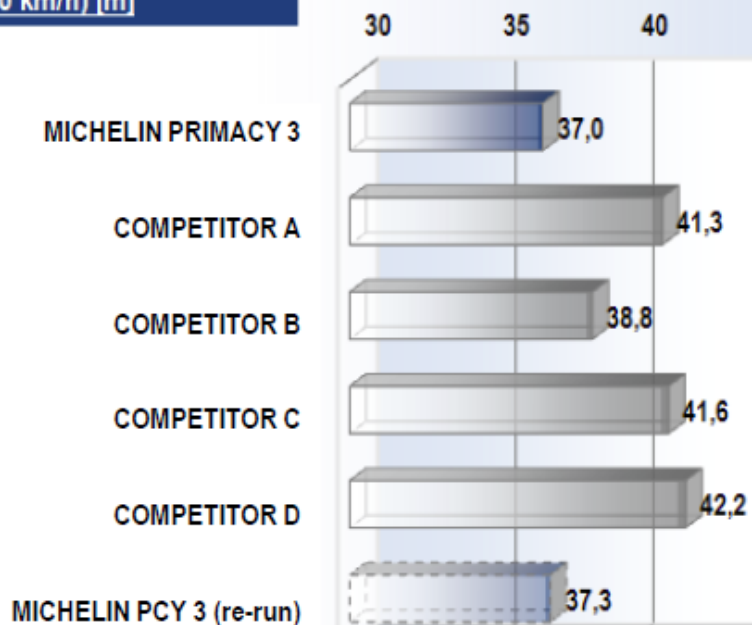

TEST RESULTS

■ DRY BRAKING

- ABS-braking
- GPS based metrology equipment (V-Box) to measure stopping distance
- Speed range: 100 - 0 km/h
- Test surface : dry asphalt

BRAKING DISTANCE ON DRY
(100 - 0 km/h) [m]