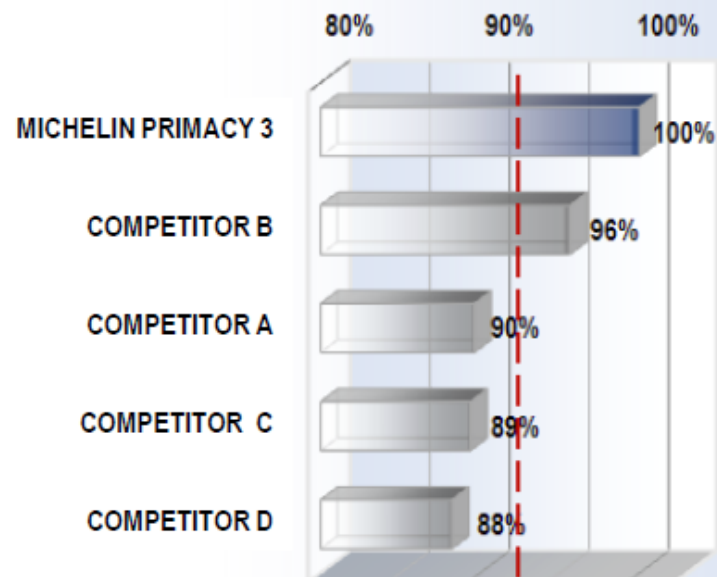

DRY BRAKING PERFORMANCE
(ranked, relative to Michelin) [%]

Ø PERFORMANCE OF PREMIUM COMPETITORS: 92%